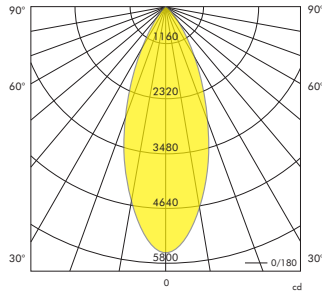

Ovalt Medium 24W 3000K

Ovalt Medium