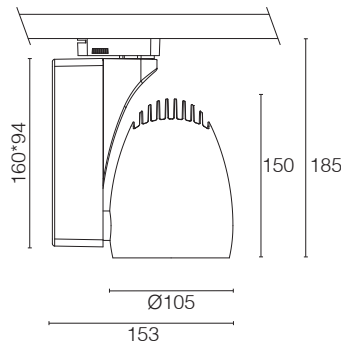

Ovalt Medium 24W 3000K

Ovalt Medium