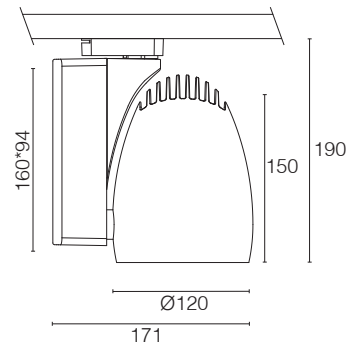

Ovalt Maxi

Article No.	Product Name	Color	LED Lumen	CCT	CRI	Cooling	LED Power	Reflector
2.17.0547	3-Phase Track Light Ovalt Maxi	Grey	3432lm	3000K	>80Ra	Passive	24W	40°
2.17.0548	3-Phase Track Light Ovalt Maxi	White	3432lm	3000K	>80Ra	Passive	24W	40°
2.17.0549	3-Phase Track Light Ovalt Maxi	Black	3432lm	3000K	>80Ra	Passive	24W	40°
2.17.0550	3-Phase Track Light Ovalt Maxi	Grey	3571lm	4000K	>80Ra	Passive	24W	40°
2.17.0551	3-Phase Track Light Ovalt Maxi	White	3571lm	4000K	>80Ra	Passive	24W	40°
2.17.0552	3-Phase Track Light Ovalt Maxi	Black	3571lm	4000K	>80Ra	Passive	24W	40°
2.17.0553	3-Phase Track Light Ovalt Maxi	Grey	5772lm	3000K	>80Ra	Passive	42W	40°
2.17.0554	3-Phase Track Light Ovalt Maxi	White	5772lm	3000K	>80Ra	Passive	42W	40°
2.17.0555	3-Phase Track Light Ovalt Maxi	Black	5772lm	3000K	>80Ra	Passive	42W	40°
2.17.0556	3-Phase Track Light Ovalt Maxi	Grey	6088lm	4000K	>80Ra	Passive	42W	40°
2.17.0557	3-Phase Track Light Ovalt Maxi	White	6088lm	4000K	>80Ra	Passive	42W	40°
2.17.0558	3-Phase Track Light Ovalt Maxi	Black	6088lm	4000K	>80Ra	Passive	42W	40°
2.17.0538	3-Phase Track Light Ovalt Medium	Grey	3432lm	3000K	>80Ra	Passive	24W	40°
2.17.0539	3-Phase Track Light Ovalt Medium	White	3432lm	3000K	>80Ra	Passive	24W	40°
2.17.0540	3-Phase Track Light Ovalt Medium	Black	3432lm	3000K	>80Ra	Passive	24W	40°
2.17.0541	3-Phase Track Light Ovalt Medium	Grey	3571lm	4000K	>80Ra	Passive	24W	40°
2.17.0542	3-Phase Track Light Ovalt Medium	White	3571lm	4000K	>80Ra	Passive	24W	40°
2.17.0543	3-Phase Track Light Ovalt Medium	Black	3571lm	4000K	>80Ra	Passive	24W	40°