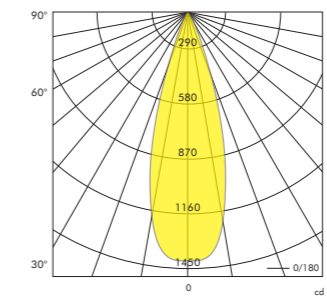

# Galex Mini Two

Surface Mounted

Versatile 2-light

NEW

2\*7.6W Power  
Up to 2\*424lm Lumen  
2700K 3000K 4000K CCT

Product Information	<b>Power</b>	2* 7.6W		
	<b>CRI</b>	>90Ra		
	<b>CCT</b>	2700K	3000K	4000K
	<b>System Lumen</b>	400lm	412lm	424lm
	<b>LED Efficacy</b>	54lm/W		
	<b>LOR</b>	>90%		
	<b>Driver</b>	Dimmable 230V LED*		
	<b>Dimmable with</b>	Leading/Trailing edge dimmer		
<b>Lens</b>	15° 30° included			

H (m)	Beam (lux)	Beam (Ø cm)	Field (Ø cm)
1	1372	58	89
2	343	116	179
3	152	174	268
4	86	232	358
5	55	290	447

Beam (50%) Angle: 32° Field (10%) Angle: 48°

Article No.	Product Name	Color	System Lumen	CCT	CRI	Cooling	Power	Lens
2.17.2048	Surface mounted LED spot Galex Mini versatile 2-light	White	2* 400lm	2700K	>90Ra	Passive	2* 7.6W	30°
2.17.2049	Surface mounted LED spot Galex Mini versatile 2-light	White	2* 412lm	3000K	>90Ra	Passive	2* 7.6W	30°
2.17.2051	Surface mounted LED spot Galex Mini versatile 2-light	Black	2* 400lm	2700K	>90Ra	Passive	2* 7.6W	30°
2.17.2052	Surface mounted LED spot Galex Mini versatile 2-light	Black	2* 412lm	3000K	>90Ra	Passive	2* 7.6W	30°