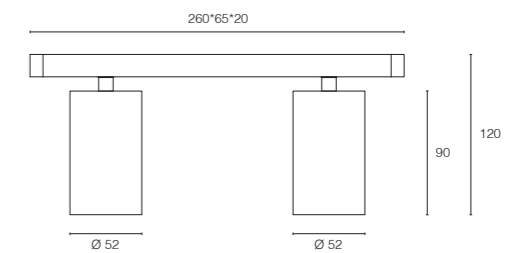

# Galex Mini Two

Surface Mounted

Versatile 2-light

NEW

2\*7.6W Power  
Up to 2\*424lm Lumen  
2700K 3000K 4000K CCT

Product Information	<b>Power</b>	2* 7.6W		
	<b>CRI</b>	>90Ra		
	<b>CCT</b>	2700K	3000K	4000K
	<b>System Lumen</b>	400lm	412lm	424lm
	<b>LED Efficacy</b>	54lm/W		
	<b>LOR</b>	>90%		
	<b>Driver</b>	Dimmable 230V LED*		
	<b>Dimmable with</b>	Leading/Trailing edge dimmer		
<b>Lens</b>	15° 30° included			

H (m)	Beam (lux)	Beam (Ø cm)	Field (Ø cm)
1	1372	58	89
2	343	116	179
3	152	174	268
4	86	232	358
5	55	290	447

Beam (50%) Angle: 32° Field (10%) Angle: 48°

Article No.	Product Name	Color	System Lumen	CCT	CRI	Cooling	Power	Lens
2.17.2048	Surface mounted LED spot Galex Mini versatile 2-light	White	2* 400lm	2700K	>90Ra	Passive	2* 7.6W	30°
2.17.2049	Surface mounted LED spot Galex Mini versatile 2-light	White	2* 412lm	3000K	>90Ra	Passive	2* 7.6W	30°
2.17.2051	Surface mounted LED spot Galex Mini versatile 2-light	Black	2* 400lm	2700K	>90Ra	Passive	2* 7.6W	30°
2.17.2052	Surface mounted LED spot Galex Mini versatile 2-light	Black	2* 412lm	3000K	>90Ra	Passive	2* 7.6W	30°